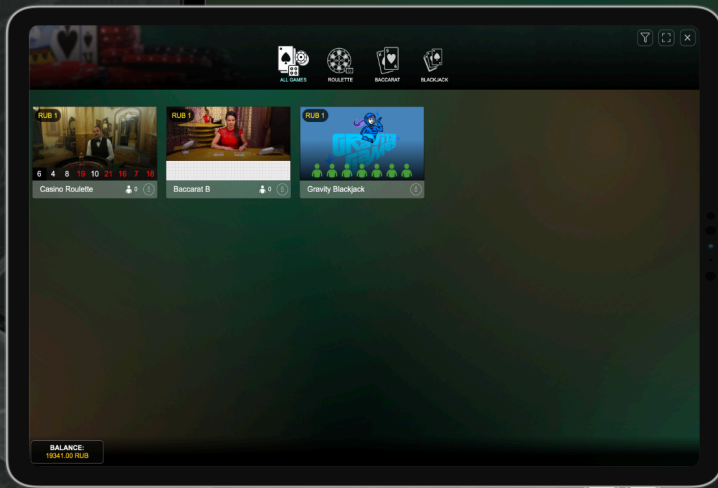

Our team consists of professional specialists with over 15 years of experience in land-based casinos, highly skilled developers and live streaming engineers.

BACCARAT

BLACKJACK

ROULETTE

WE ALSO OPERATE BASIC CASINO GAMES ON
MOBILE, TABLET AND DESKTOP MODES.

COMPREHENSIVE AND CONVENIENT LOBBY OF LIVE DEALER GAMES

OUR OFFERING

1. LIVE CASINO BROADCAST STUDIOS / API INTEGRATION

The first and core segment of the live dealer streaming

Scope

Streams are broadcasted from the studio facilities containing a full range of gaming tables such as roulette, blackjack, baccarat and others managed by the live dealers. All games are played in real time. The qualification and experience of all dealers, pit bosses and studio personnel meet industry standard. Studios are under permanent live surveillance. There is also a round-the-clock recording process of all video broadcasts of the games along with all round-dedicated data for each game.

Players can chat with the dealer and other players on the same table in real time.

Proceeds

Easy and quick integration via the API, wide customization choices. Operators pay a Setup Fee followed by the recurring monthly installments determined as a % of an entire turnover referred to as Gross Gaming Revenue. GGR is the difference between the total of wagers and the value of payouts.

STREAMING FROM CASINO

3. LIVE STUDIO SETUP / DEDICATED TABLES

Setup of a land-based live broadcasting studio at your place

Scope

More and more operators are willing to offer a unique experience to their customers. And the best way to achieve this aspiring prospect is to top the live gaming sensation with exclusively branded gambling environment. As a provider, we are fully prepared and committed for this challenge and look forward to make the dedicated table service as an essential part of our portfolio.