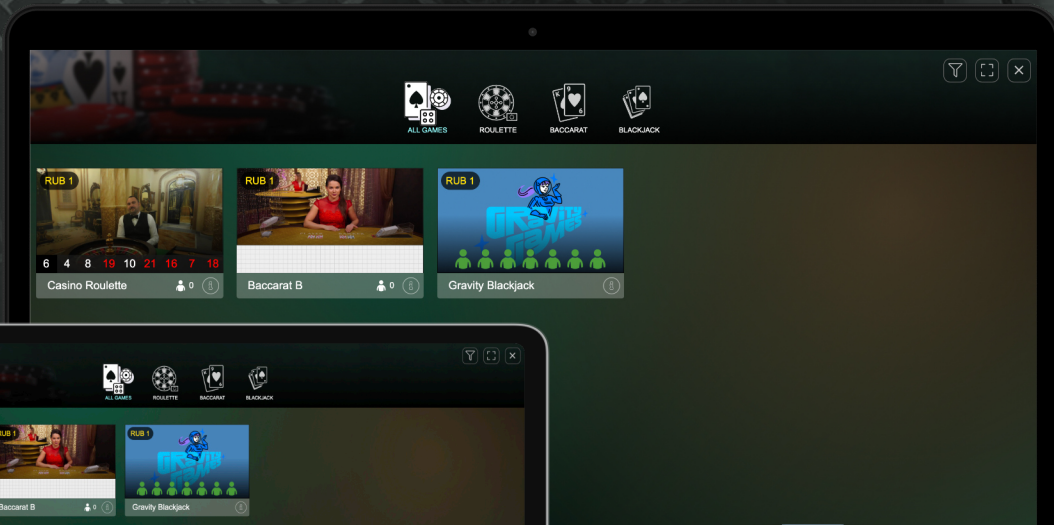

Our team consists of professional specialists with over 15 years of experience in land-based casinos, highly skilled developers and live streaming engineers.

BACCARAT

BLACKJACK

ROULETTE

WE ALSO OPERATE BASIC CASINO GAMES ON
MOBILE, TABLET AND DESKTOP MODES.

Grazgame's software is highly attractive in terms of game rules and industry standards. The professional, user-friendly and superior design makes the player game experience close to real casino environment.

COMPREHENSIVE AND CONVENIENT LOBBY OF LIVE DEALER GAMES

OUR OFFERING

1. LIVE CASINO BROADCAST STUDIOS / API INTEGRATION

The first and core segment of the live dealer streaming

Scope

Streams are broadcasted from the studio facilities containing a full range of gaming tables such as roulette, blackjack, baccarat and others managed by the live dealers. All games are played in real time. The qualification and experience of all dealers, pit bosses and studio personnel meet industry standard. Studios are under permanent live surveillance. There is also a round-the-clock recording process of all video broadcasts of the games along with all round-dedicated data for each game.

Players can chat with the dealer and other players on the same table in real time.

Proceeds

Easy and quick integration via the API, wide customization choices. Operators pay a Setup Fee followed by the recurring monthly installments determined as a % of an entire turnover referred to as Gross Gaming Revenue. GGR is the difference between the total of wagers and the value of payouts.