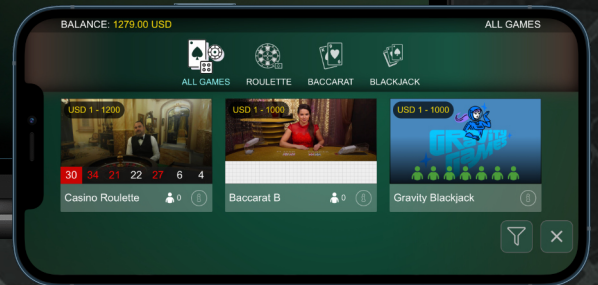

Our team consists of professional specialists with over 15 years of experience in land-based casinos, highly skilled developers and live streaming engineers.

BACCARAT

BLACKJACK

ROULETTE

WE ALSO OPERATE BASIC CASINO GAMES ON
MOBILE, TABLET AND DESKTOP MODES.

Grazgame's software is highly attractive in terms of game rules and industry standards. The professional, user-friendly and superior design makes the player game experience close to real casino environment.

COMPREHENSIVE AND CONVENIENT LOBBY OF LIVE DEALER GAMES

OUR OFFERING

1. LIVE CASINO BROADCAST STUDIOS / API INTEGRATION

The first and core segment of the live dealer streaming

Scope

Streams are broadcasted from the studio facilities containing a full range of gaming tables such as roulette, blackjack, baccarat and others managed by the live dealers. All games are played in real time. The qualification and experience of all dealers, pit bosses and studio personnel meet industry standard. Studios are under permanent live surveillance. There is also a round-the-clock recording process of all video broadcasts of the games along with all round-dedicated data for each game.

Players can chat with the dealer and other players on the same table in real time.

Proceeds

Easy and quick integration via the API, wide customization choices. Operators pay a Setup Fee followed by the recurring monthly installments determined as a % of an entire turnover referred to as Gross Gaming Revenue. GGR is the difference between the total of wagers and the value of payouts.